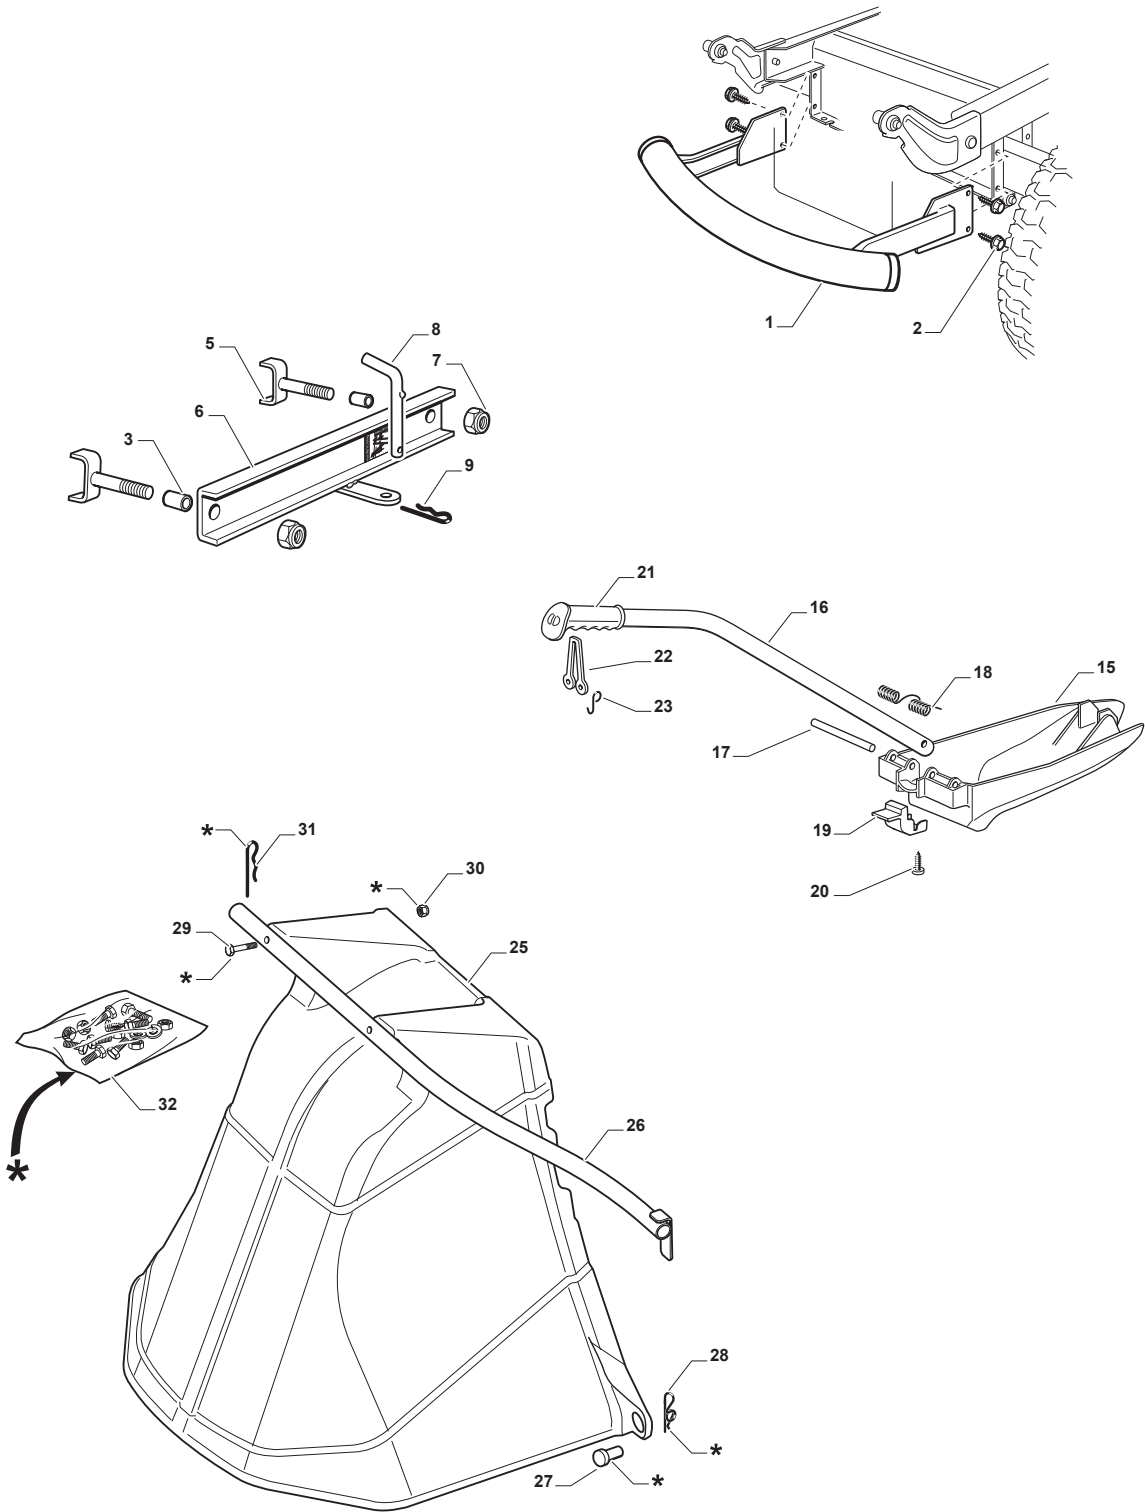

Fig.	Q.ty	Part No	Description	Notes
1	1	114361553/1	Label	
3	1	114363699/0	Label	
4	1	114361438/0	Label	
5	1	114366142/0	Label	
6	1	114363700/0	Label	
8	1	114356699/1	Label	

Fig.	Q.ty	Part No	Description	Notes
1	1	382869038/0	Muffler Protection	
2	4	125943008/0	Screw	
3	2	125160074/0	Spacer	
5	2	382650211/0	Stiffening	
6	1	382033119/0	Tow Bar Assy	
7	2	112155000/0	Nut	
8	1	125510021/1	Hitch Pin	
9	1	124487999/0	Spring Pin	
15	1	325140104/1	Deflector	
16	1	325394021/0	Handle	
17	1	125510077/0	Pin	
18	1	125430245/0	Spring	
19	1	325547320/0	Plate	
20	1	112735403/0	Screw	
21	1	325280000/1	Handgrip	
22	1	125840011/1	Tie Rod	
23	2	125253004/0	Mulch.Kit Fixing Hook	
25	1	325600093/0	Ejection Guard	
26	1	382869044/0	Support	
27	2	125510022/1	Pin	
29	2	112689515/0	Screw	
30	2	112154510/0	Nut	
31	1	124487999/0	Spring Pin	
32	1	382180028/0	Outfit, Screws	
28	2	125580040/0	Cotter Pin	

Fig.	Q.ty	Part No	Description	Notes
1	1	125722472/0	Seat	
2	1	125722463/0	Seat	
3	1	125722453/1	Seat	
4	1	125722471/0	Seat	
5	1	125722456/0	Seat	
6	1	325580503/0	Steering Plate Cover	
7	1	325580504/0	Steering Plate Cover	
8	1	325961219/0	Steering Wheel	
9	4	112792611/0	Screw	
10	4	112540260/0	Grower	
11	4	112523060/0	Washer	
12	1	125722477/0	Seat	
13	1	325961221/1	Steering wheel	
14	1	325580508/0	Steering Plate Cover	