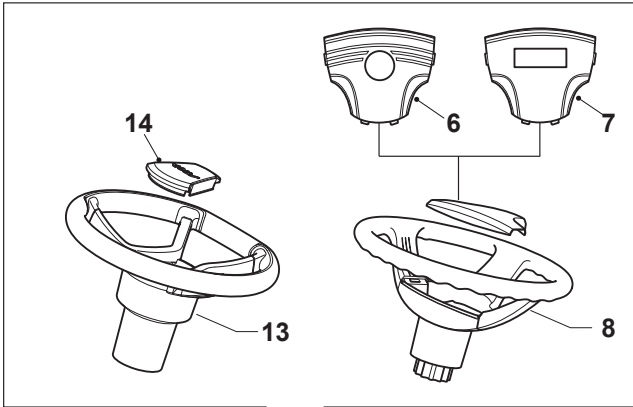

Fig.	Q.ty	Part No	Description	Notes
1	1	114361553/1	Label	
3	1	114363699/0	Label	
4	1	114361438/0	Label	
5	1	114366142/0	Label	
6	1	114363700/0	Label	
8	1	114356699/1	Label	

Fig.	Q.ty	Part No	Description	Notes
1	1	382869038/0	Muffler Protection	
2	4	125943008/0	Screw	
3	2	125160074/0	Spacer	
5	2	382650211/0	Stiffening	
6	1	382033119/0	Tow Bar Assy	
7	2	112155000/0	Nut	
8	1	125510021/1	Hitch Pin	
9	1	124487999/0	Spring Pin	
15	1	325140104/1	Deflector	
16	1	325394021/0	Handle	
17	1	125510077/0	Pin	
18	1	125430245/0	Spring	
19	1	325547320/0	Plate	
20	1	112735403/0	Screw	
21	1	325280000/1	Handgrip	
22	1	125840011/1	Tie Rod	
23	2	125253004/0	Mulch.Kit Fixing Hook	
25	1	325600093/0	Ejection Guard	
26	1	382869044/0	Support	
27	2	125510022/1	Pin	
29	2	112689515/0	Screw	
30	2	112154510/0	Nut	
31	1	124487999/0	Spring Pin	
32	1	382180028/0	Outfit, Screws	
28	2	125580040/0	Cotter Pin	