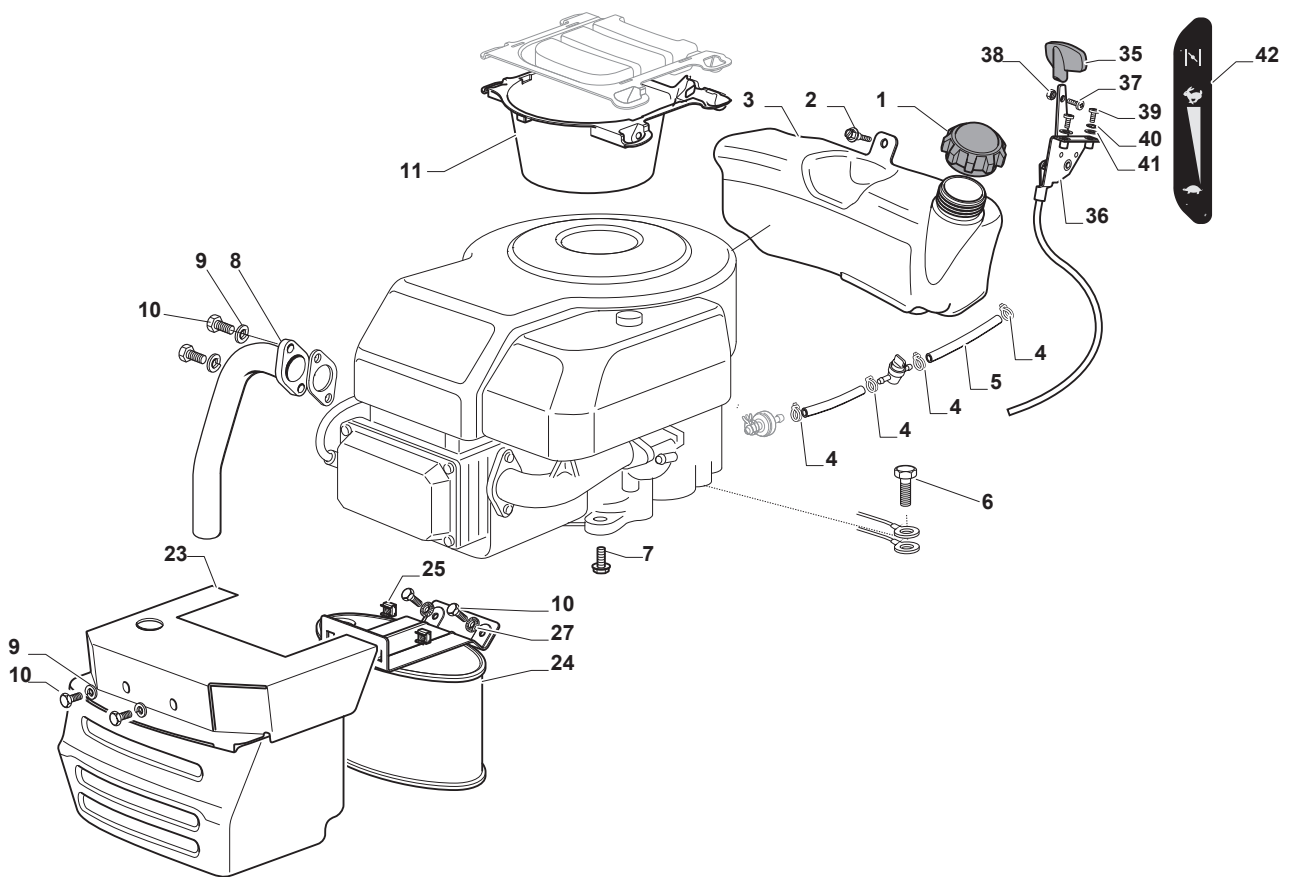

Fig.	Q.ty	Part No	Description	Notes
1	1	125795001/1	Cap	
2	4	125943010/0	Screw	
3	1	325735126/0	Fuel Tank	
4	2	118375051/1	Fair Led	
5	1	138780531/0	Fuel Tube	
6	3	112540260/0	Grower	
7	3	112793102/0	Screw	
8	4	112585100/0	Washer	
9	4	112735821/0	Screw	
10	2	112792611/0	Screw	
11	4	112360425/0	Nut	
12	1	118738256/0	Left Exhaust Connection	
13	1	118738257/0	Right Exhaust Connection	
14	2	112583500/0	Grower	
15	1	382598067/0	Muffler Protection	
16	1	182750003/0	Muffler Assy	
17	1	125430252/0	Spring	
18	1	118718000/0	Oil Emptying Syringe	
19	2	125090003/0	Choke Control	
20	2	133320022/0	Fastpoint Clamp Art.0384.Aa01	
21	1	182000201/2	Accelerator	
22	2	112521310/0	Washer	
23	2	112540020/0	Washer	
24	3	112726389/0	Screw	
25	1	325394531/0	Knob	
26	1	112290800/0	Nut	
27	1	114364617/0	Label	