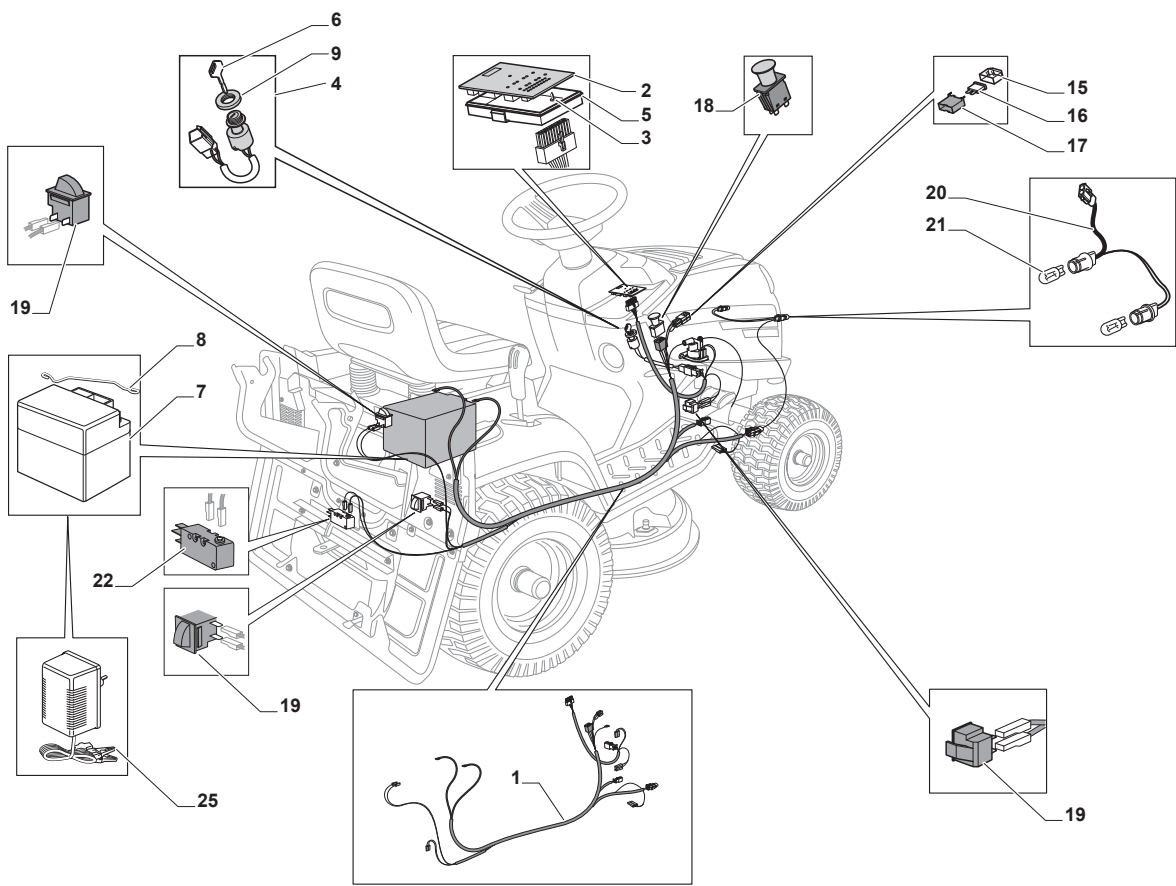

Fig.	Q.ty	Part No	Description	Notes
1	1	182040198/0	Cables Ass.Y	
2	1	382722444/0	Electronic Card	
3	3	112735101/0	Screw	
4	1	118450075/1	Starting Switch	
5	1	325600090/0	Card Protection	
6	1	118210023/0	Starting Key	
7	1	118120002/1	Battery	
8	1	125430265/0	Spring	
9	1	118400863/0	Screwed Ring	
15	2	133215000/0	Cover	
16	1	133340040/0	Fuse 10 A	
16	1	133340036/0	Fuse 25 A	
17	2	133500007/0	Fuse Carrier	
18	1	118450074/0	Clutch Switch	
19	3	119410613/0	Microswitch	
20	1	182040191/0	Cables Ass.Y	for LED Models
20	1	182040186/0	Cable	for LAMP Models
21	2	118459100/0	Lamp For Lights	
22	1	119410605/1	Microswitch	
25	1	182180091/0	Battery Charger	UK Plugg
25	1	182180090/0	Battery Charger	CE Plugg