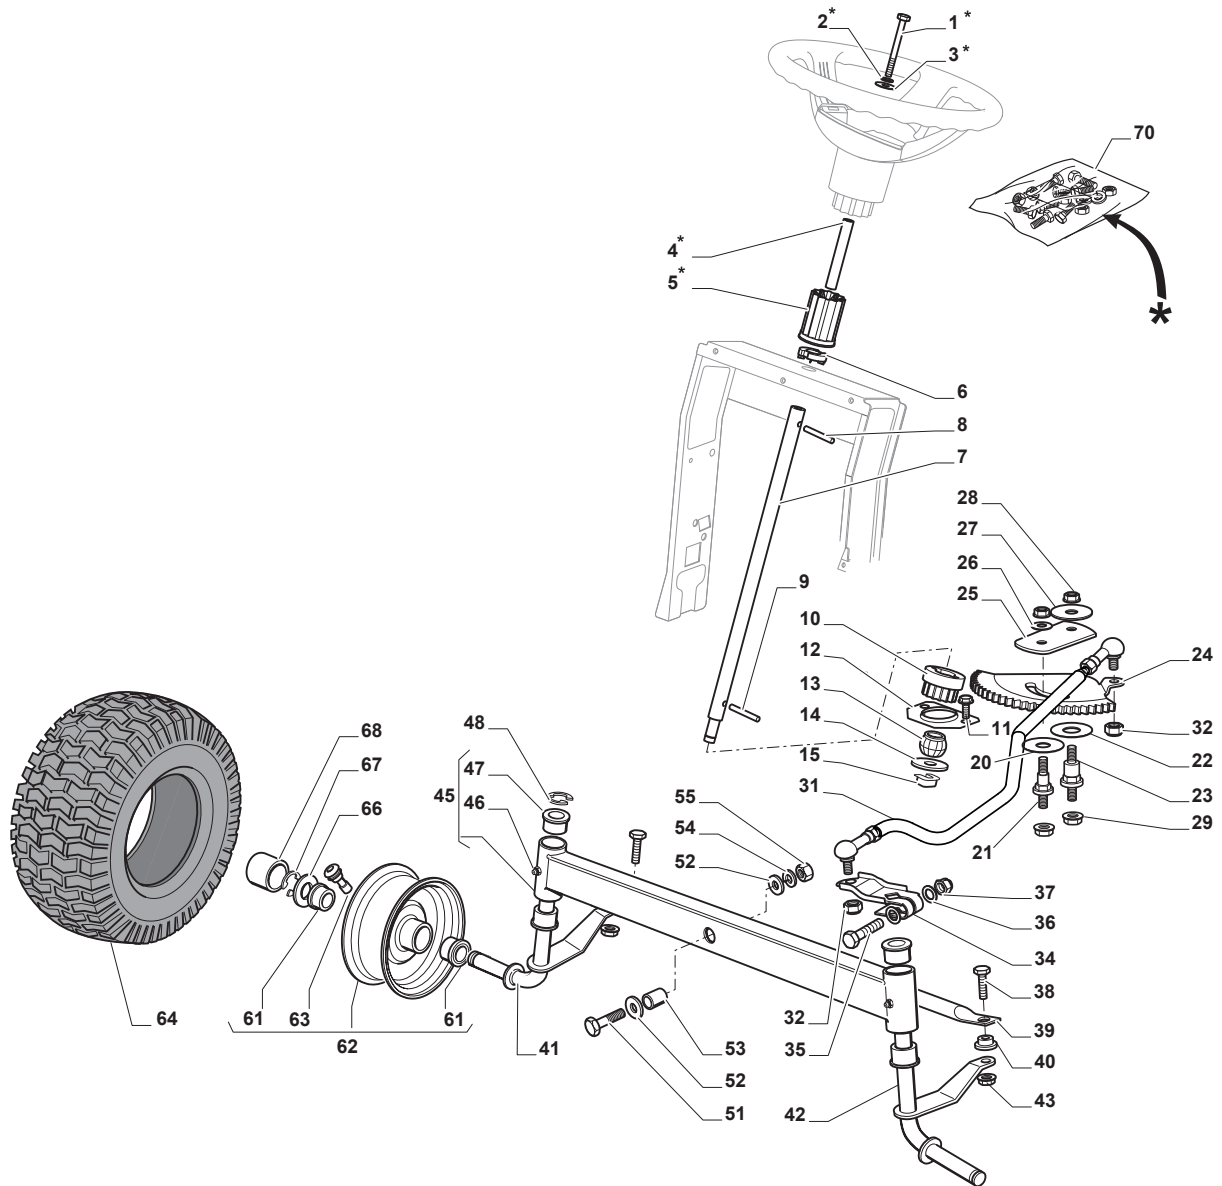

Fig.	Q.ty	Part No	Description	Notes
1	1	112692050/0	Screw	
2	1	112540260/0	Grower	
3	1	112523070/0	Washer	
4	1	125160047/0	Spacer	
5	1	325785318/0	Support	
6	1	325038008/0	Bushing	
7	1	125520007/0	Steering Column	
8	1	112620300/0	Spring	
9	1	112622650/0	Dowel pin	
10	1	125570003/0	Pinion	
11	2	127943051/0	Screw	
12	1	325785213/1	Support	
13	1	325743000/0	Joint	
14	1	112521370/0	Washer	
15	1	112436030/0	Plate	
20	1	322672151/0	Antifriction Washer	
21	1	125510104/0	Pin	
22	1	125670023/0	Washer	
23	1	125510109/0	Pin	
24	1	325735519/0	Steering Sector	
25	1	325547233/0	Plate	
26	1	112369500/0	Elastic Washer	
27	1	122160400/0	Elastic Disc	
28	2	112155010/0	Nut	
29	2	112155010/0	Nut	
31	1	382000665/1	Steering Rod	
32	2	112156602/0	Nut	
34	1	325318243/0	Lever	
35	1	112692390/0	Screw	
36	2	112521360/0	Washer	
37	1	112156602/0	Nut	
38	2	125510103/0	Pin	
39	1	325840029/0	Tie Rod	
40	2	325038007/0	Bushing	
41	1	382230369/0	Right Stub Axle	13 inch
41	1	382230373/0	Right Stub Axle	15 inch
42	1	382230371/0	Left Stub Axle	13 inch
42	1	382230375/0	Left Stub Axle	15 inch
43	2	112155000/0	Nut	
45	1	382034030/0	Equalizer With Bush And Lubricator	
46	2	112379511/0	Grease Dispenser	
47	4	125034002/1	Bushing	
48	1	112001010/0	Benzing Ring	
51	1	112692695/0	Screw	
52	2	112523100/0	Washer	
53	1	125160016/0	Spacer	
54	1	112587100/0	Grower	
55	1	112295300/0	Nut	
61	4	125122200/2	Bearing	
62	2	182000598/0	Rimm	
63	2	125950000/0	Valve	